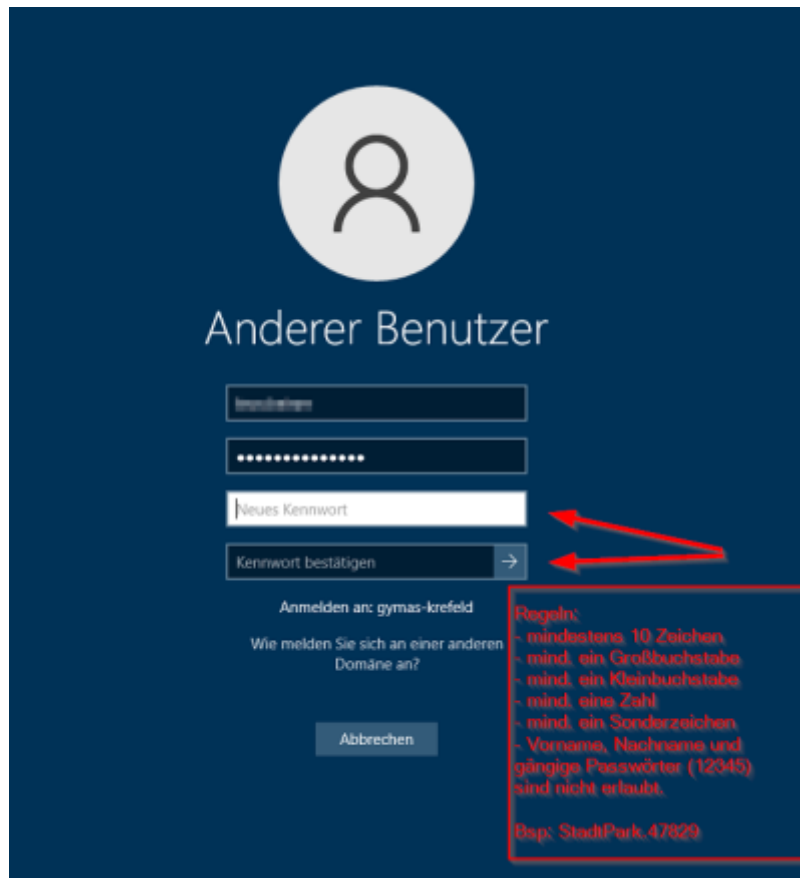

Erstanmeldung im KRZN-Userdesk

The image shows a registration form on a dark blue background. At the top is a circular icon of a person. Below it is the title "Anderer Benutzer". The form contains several input fields: "Benutzername", a password field with dots, "Neues Kennwort", and "Kennwort bestätigen" with a right-pointing arrow. Below these is the text "Anmelden an: gymas-krefeld" and "Wie melden Sie sich an einer anderen Domäne an?". There is an "Abbrechen" button. A red box highlights a list of password rules, with two red arrows pointing from the "Neues Kennwort" field to the rules.